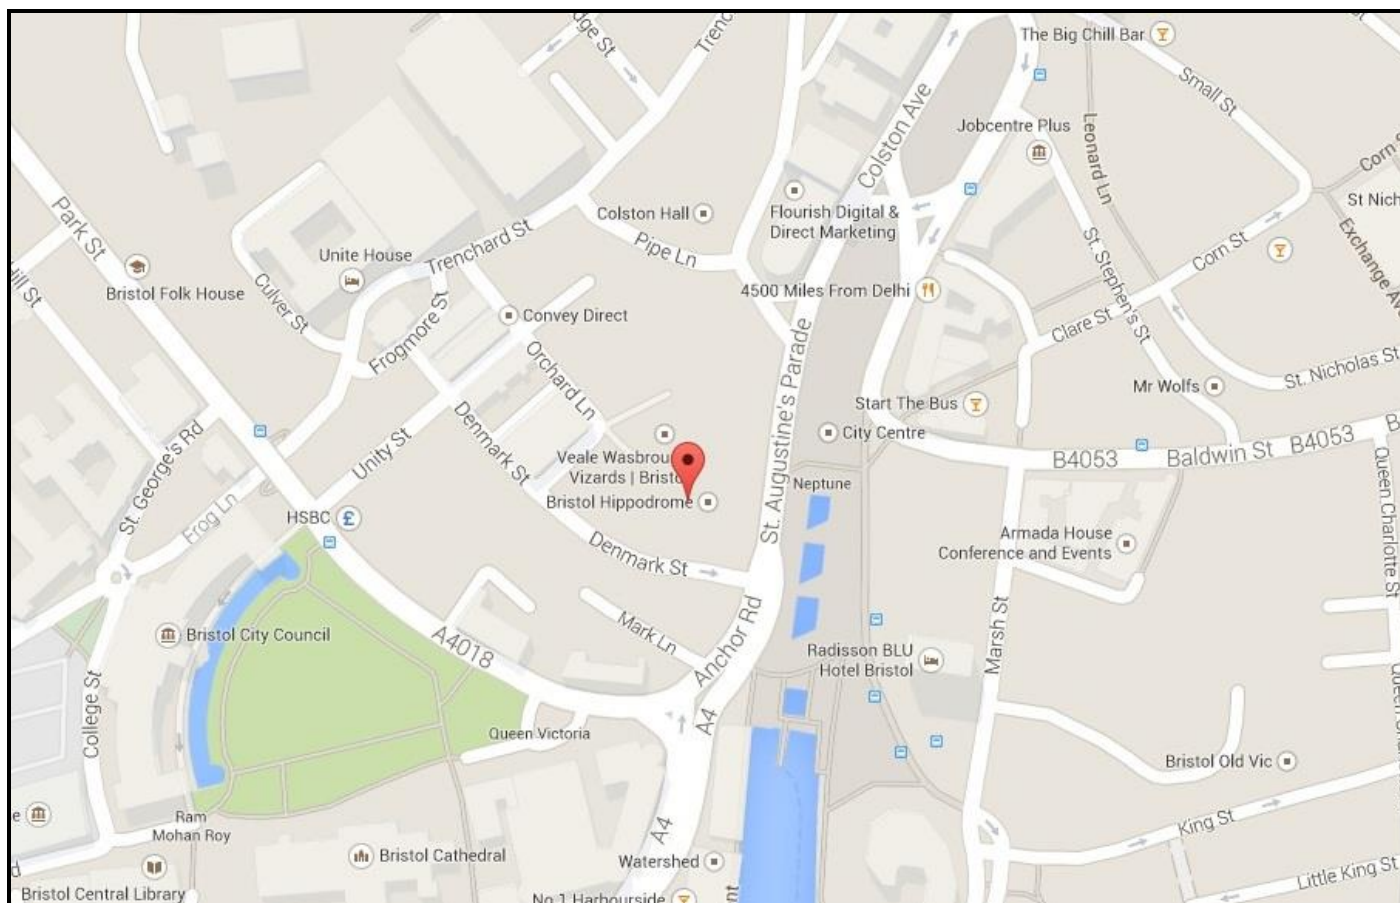

The Drawbridge (Next to the Hippodrome)

St Augustine's Parade

Bristol City Centre, BS1 4UT

h – Tuesday b 8c

Mike Jennings Tel: 0117 9592516 email: mike.jennings@hotmail.co.uk

Hanham

Hanham Community Centre, Hanham High Street, Hanham, Bristol BS15 3EJ