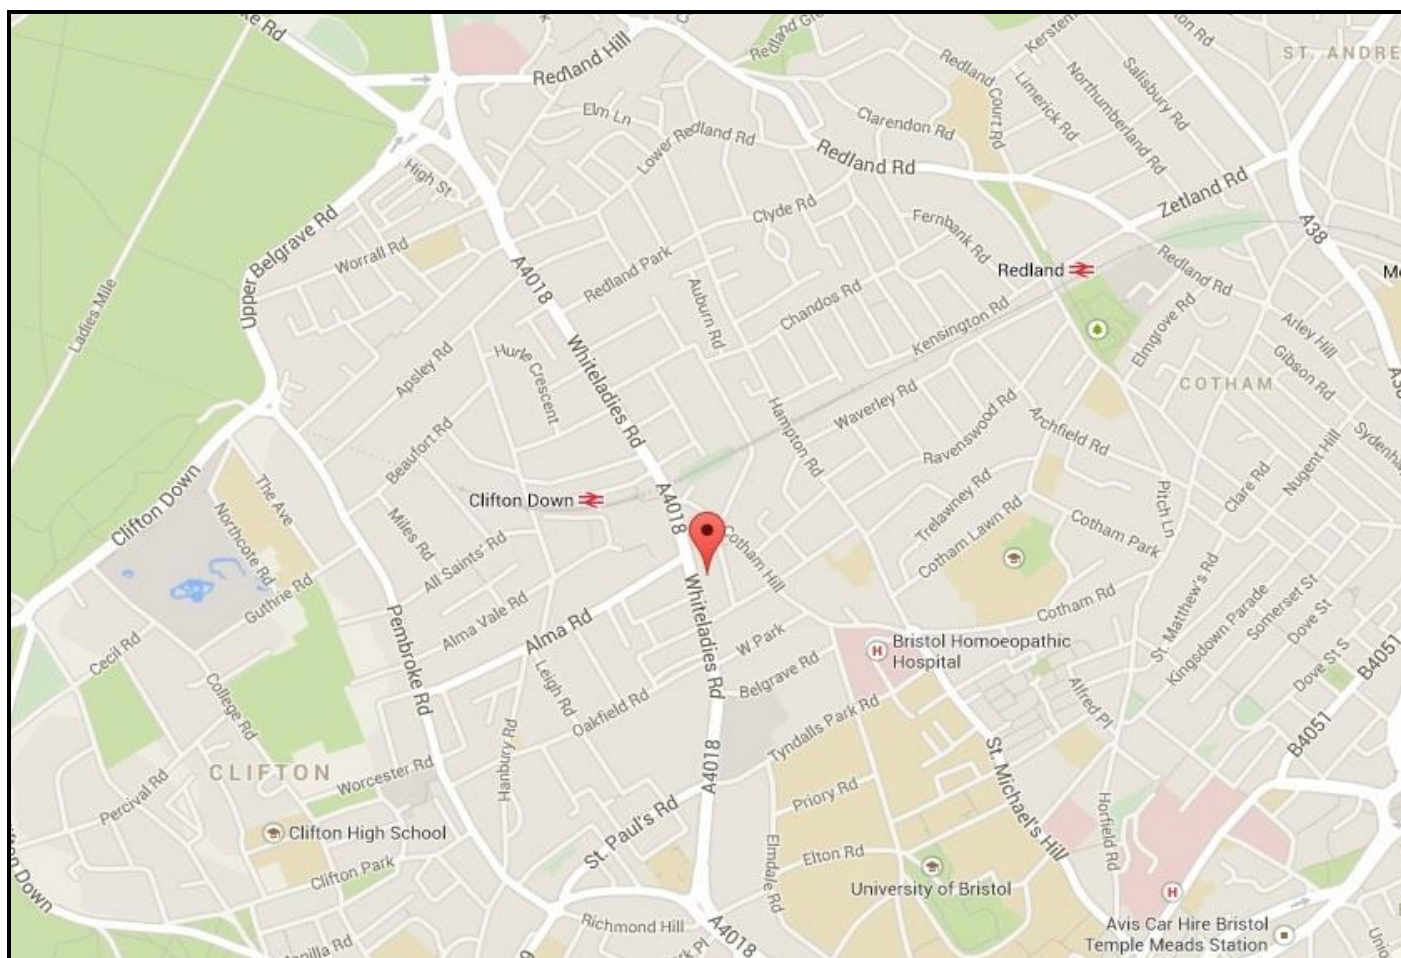

Bristol & Clifton (New Venue)

The Townhouse, 85 Whiteladies Rd, Clifton, Bristol, BS8 2NT Tel: 0117 9739302

h – Tuesday b 16c

Alan Papier, 17 First Ave, St Annes, Bristol BS4 4DU

Tel: 07899826515 email: chinadoc@chinadoc.force9.co.uk

Clevedon

Clevedon Cricket Club, Esmond Grove, Dial Hill, Clevedon, Somerset

BS21 7HW Tel: 01275 877585

h – Monday b w 12c

David Peters, St Marys House, Langford Road, Lower Langford, Bristol BS40 5HU

Tel: 01934 863737 Mob: 07812973387 email: david@peters4005.fsnet.co.uk

Wbsite: <http://clevedon-chess.co.uk/Home/>

Downend & Fishponds

Downend Cricket Club, WG Grace Memorial Ground

Downend Road, Downend, Bristol BS16 5UE Tel: 0117 956 0164

h – Tuesday b w 14c

Richard Palmer, 27 Castle Road, Pucklechurch, Bristol BS16 9RF

Tel: 0117 937 3761 email: richardpalmer47@tiscali.co.uk

website: <http://www.michaeljmeadows.com/chess/>